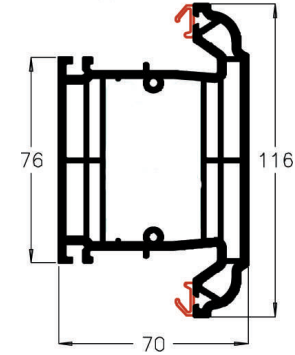

Rustique

Halo Rustique 70mm Ovalo System

56mm Outerframe
PI0531

72mm Outerframe
PI0532

70mm T Transom
PI0533

95mm T Transom
PI0543

116mm Midrail
PI0535

70mm Z Transom
PI0536

95mm Z Transom
PI0545

French Overlap
PI0612

Internally Beaded Sash
PI0538

Tilt and Turn Sash
PI0539

Door Sash - Open In
PI0640

Door Sash - Open Out
PI0641

French overlap
End Cap

28mm D.G Bead
PI0431

Part M Low Threshold
A00289

French Door Low Threshold
A00333