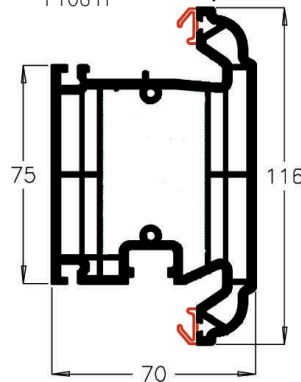

95mm Z Transom
PI0545

French Overlap
PI0612

Internally Beaded Sash
PI0538

Tilt and Turn Sash
PI0539

Door Sash - Open In
PI0640

Door Sash - Open Out
PI0641

French overlap
End Cap

28mm D.G Bead
PI0431

Part M Low Threshold
A00289

French Door Low Threshold
A00333