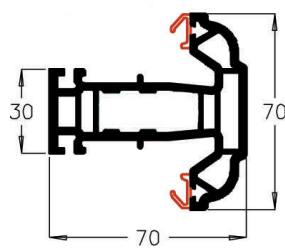

Rustique

Halo Rustique 70mm Ovalo System

56mm Outerframe
PI0531

72mm Outerframe
PI0532

70mm T Transom
PI0533

95mm T Transom
PI0543

116mm Midrail
PI0535

70mm Z Transom
PI0536

95mm Z Transom
PI0545

French Overlap
PI0612

Internally Beaded Sash
PI0538

Tilt and Turn Sash
PI0539

Door Sash - Open In
PI0640

Door Sash - Open Out
PI0641

French overlap
End Cap

28mm D.G Bead
PI0431

Part M Low Threshold
A00289

French Door Low Threshold
A00333