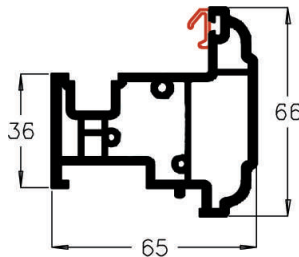

95mm Z Transom
PI0545

French Overlap
PI0612

Internally Beaded Sash
PI0538

Tilt and Turn Sash
PI0539

Door Sash - Open In
PI0640

Door Sash - Open Out
PI0641

French overlap
End Cap

28mm D.G Bead
PI0431