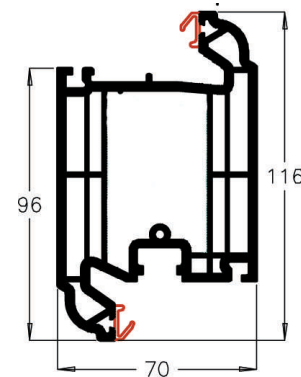

95mm Z Transom
PI0545

French Overlap
PI0612

Internally Beaded Sash
PI0538

Tilt and Turn Sash
PI0539

Door Sash - Open In
PI0640

Door Sash - Open Out
PI0641

French overlap
End Cap

28mm D.G Bead
PI0431

Part M Low Threshold
A00289

French Door Low Threshold
A00333