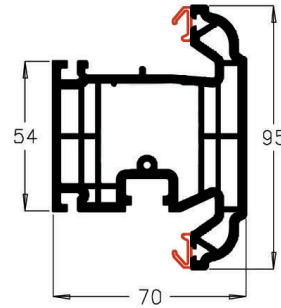

Rustique

Halo Rustique 70mm Ovalo System

56mm Outerframe
PI0531

72mm Outerframe
PI0532

70mm T Transom
PI0533

95mm T Transom
PI0543

116mm Midrail
PI0535

70mm Z Transom
PI0536

95mm Z Transom
PI0545

French Overlap
PI0612

Internally Beaded Sash
PI0538

Tilt and Turn Sash
PI0539

Door Sash - Open In
PI0640

Door Sash - Open Out
PI0641

French overlap
End Cap

28mm D.G Bead
PI0431

Part M Low Threshold
A00289

French Door Low Threshold
A00333