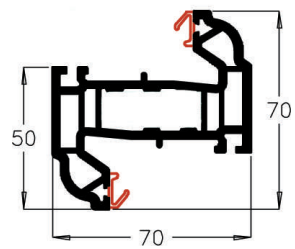

Rustique

Halo Rustique 70mm Ovalo System

56mm Outerframe
PI0531

72mm Outerframe
PI0532

70mm T Transom
PI0533

95mm T Transom
PI0543

116mm Midrail
PI0535

70mm Z Transom
PI0536

95mm Z Transom
PI0545

French Overlap
PI0612

Internally Beaded Sash
PI0538

Tilt and Turn Sash
PI0539

Door Sash - Open In
PI0640

Door Sash - Open Out
PI0641

French overlap
End Cap

28mm D.G Bead
PI0431