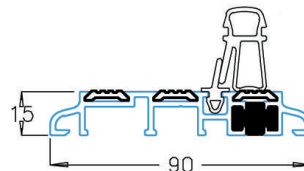

95mm Z Transom
PI0545

French Overlap
PI0612

Internally Beaded Sash
PI0538

Tilt and Turn Sash
PI0539

Door Sash - Open In
PI0640

Door Sash - Open Out
PI0641

French overlap
End Cap

28mm D.G Bead
PI0431

Part M Low Threshold
A00289

French Door Low Threshold
A00333