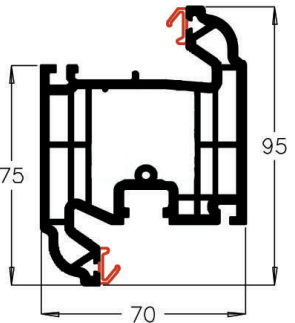

Rustique

Halo Rustique 70mm Ovalo System

56mm Outerframe
PI0531

72mm Outerframe
PI0532

70mm T Transom
PI0533

95mm T Transom
PI0543

116mm Midrail
PI0535

70mm Z Transom
PI0536

95mm Z Transom
PI0545

French Overlap
PI0612

Internally Beaded Sash
PI0538

Tilt and Turn Sash
PI0539

Door Sash - Open In
PI0640

Door Sash - Open Out
PI0641

French overlap
End Cap

28mm D.G Bead
PI0431