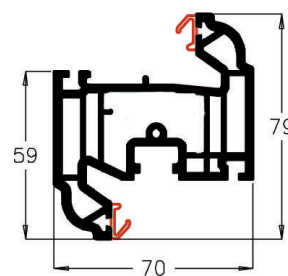

95mm Z Transom
PI0545

French Overlap
PI0612

Internally Beaded Sash
PI0538

Tilt and Turn Sash
PI0539

Door Sash - Open In
PI0640

Door Sash - Open Out
PI0641

French overlap
End Cap

28mm D.G Bead
PI0431

Part M Low Threshold
A00289

French Door Low Threshold
A00333