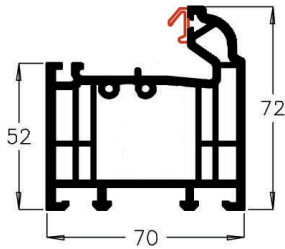

French Overlap
PI0612

70mm T Transom
PI0533