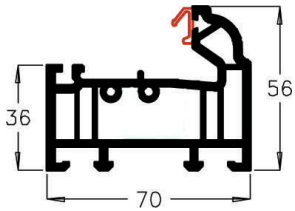

72mm Outerframe
PI0532