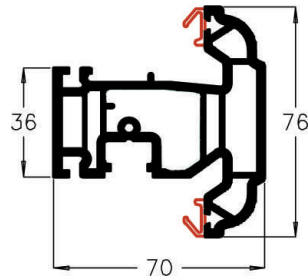

Rustique

Halo Rustique 70mm Ovalo System

56mm Outerframe
PI0531

72mm Outerframe
PI0532

70mm T Transom
PI0533

95mm T Transom
PI0543

116mm Midrail
PI0535

70mm Z Transom
PI0536

95mm Z Transom
PI0545

French Overlap
PI0612

Internally Beaded Sash
PI0538

Tilt and Turn Sash
PI0539

Door Sash - Open In
PI0640

Door Sash - Open Out
PI0641

French overlap
End Cap

28mm D.G Bead
PI0431

Part M Low Threshold
A00289

French Door Low Threshold
A00333