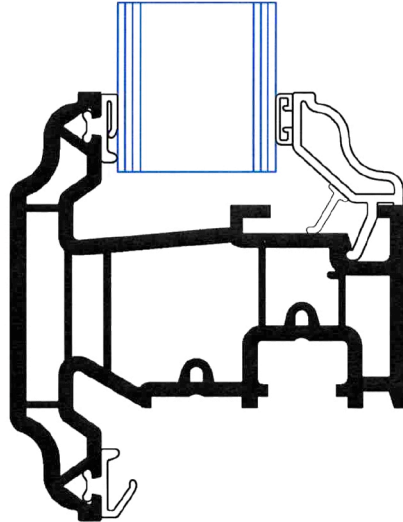

Suppliers of PVCu Windows, Doors & Conservatories

6 & 7 Brent Mill Business Park, South Brent, Devon TQ10 9YT

Tel: 01364 72988 Fax: 01364 73062

Scotia sash & bead

Bevelled sash & Ogee bead

Bead Options on any sash: