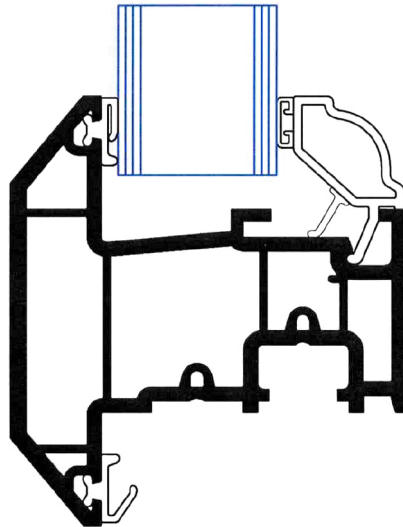

Suppliers of PVCu Windows, Doors & Conservatories

6 & 7 Brent Mill Business Park, South Brent, Devon TQ10 9YT

Tel: 01364 72988 Fax: 01364 73062

Scotia sash & bead

Bevelled sash & Ogee bead

Bead Options on any sash: